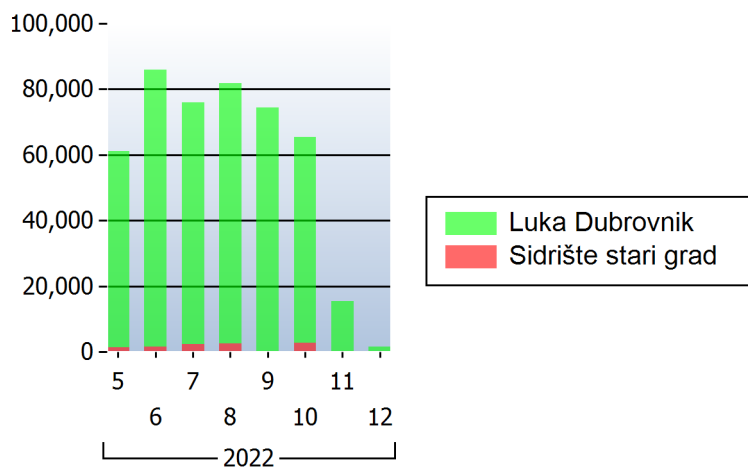

Total Pax per Month

Pax	2022								Total
	5	6	7	8	9	10	11	12	
Sidrište stari grad	1,400	1,500	2,364	2,629	168	2,844	150		11,055
Luka Dubrovnik	59,714	84,420	73,651	79,113	74,219	62,496	15,316	1,616	450,545
Total	61,114	85,920	76,015	81,742	74,387	65,340	15,466	1,616	461,600

Calls	2022								Total
	5	6	7	8	9	10	11	12	
Sidrište stari grad	2	3	5	6	2	5	1	0	24
Luka Dubrovnik	41	43	43	46	45	44	14	4	280
Total	43	46	48	52	47	49	15	4	304