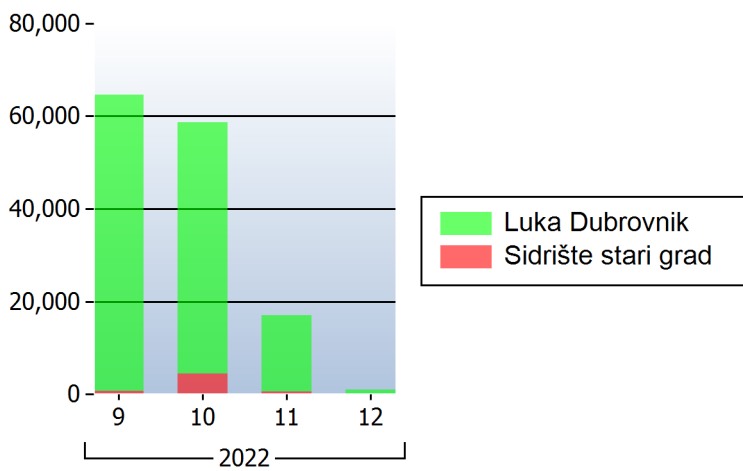

Total Pax per Month

Pax	2022				Total
	9	10	11	12	
Sidrište stari grad	764	4,482	540		5,786
Luka Dubrovnik	63,871	54,224	16,506	1,072	135,673
Total	64,635	58,706	17,046	1,072	141,459

Calls	2022				Total
	9	10	11	12	
Sidrište stari grad	3	7	1	0	11
Luka Dubrovnik	43	42	16	2	103
Total	46	49	17	2	114