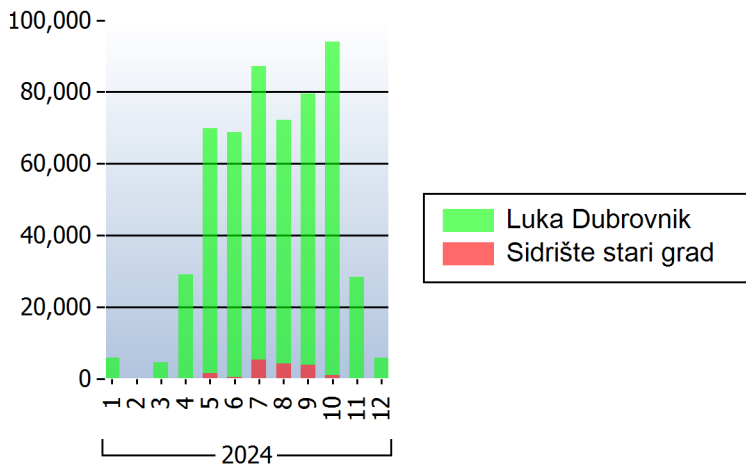

Total Pax per Month

Pax	2024												Total
	1	2	3	4	5	6	7	8	9	10	11	12	
Luka Dubrovnik	5,812	156	4,585	29,116	68,411	68,316	81,968	68,006	75,634	92,963	28,452	5,812	529,231
Sidrište stari grad					1,462	498	5,228	4,268	3,840	1,080			16,376
Total	5,812	156	4,585	29,116	69,873	68,814	87,196	72,274	79,474	94,043	28,452	5,812	545,607

Calls	2024												Total
	1	2	3	4	5	6	7	8	9	10	11	12	
Luka Dubrovnik	5	3	6	20	40	38	47	46	54	55	18	5	337
Sidrište stari grad	0	0	0	0	3	3	9	8	6	2	0	0	31
Total	5	3	6	20	43	41	56	54	60	57	18	5	368