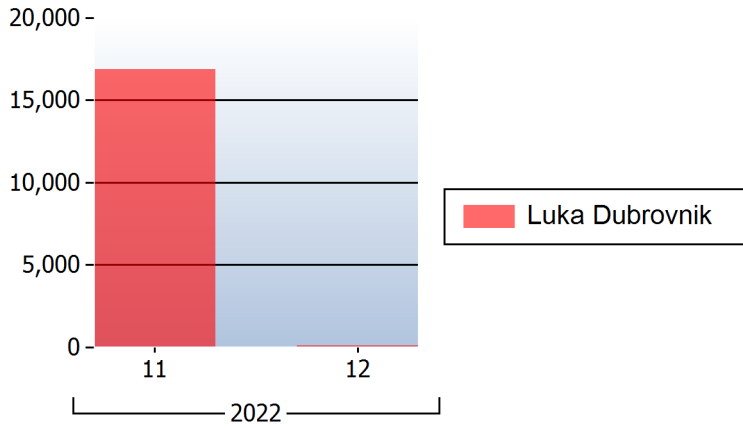

Pax per Month