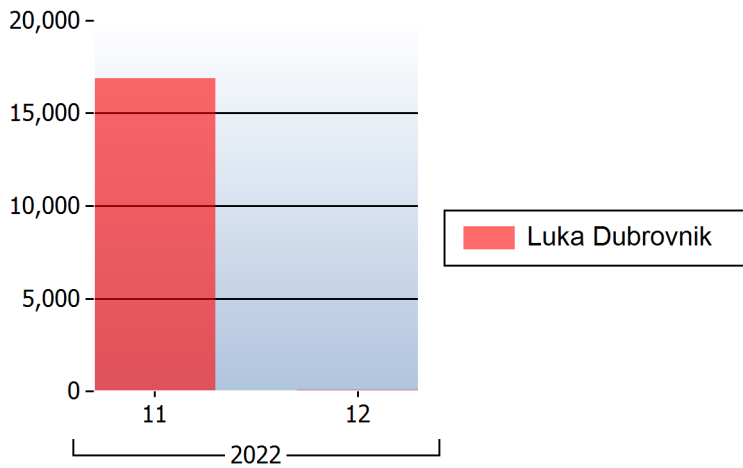

Total Pax per Month

Pax	2022		Total
	11	12	
Luka Dubrovnik	16,884	90	16,974
Total	16,884	90	16,974

Calls	2022		Total
	11	12	
Luka Dubrovnik	16	1	17
Total	16	1	17