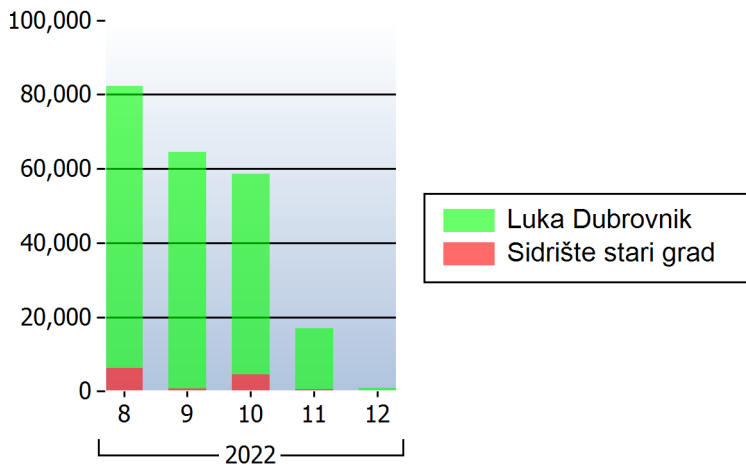

Total Pax per Month

Pax	2022					Total
	8	9	10	11	12	
Sidrište stari grad	6,213	764	4,482	540		11,999
Luka Dubrovnik	76,105	63,821	54,224	16,396	982	211,528
Total	82,318	64,585	58,706	16,936	982	223,527

Calls	2022					Total
	8	9	10	11	12	
Sidrište stari grad	19	3	7	1	0	30
Luka Dubrovnik	45	42	42	15	1	145
Total	64	45	49	16	1	175